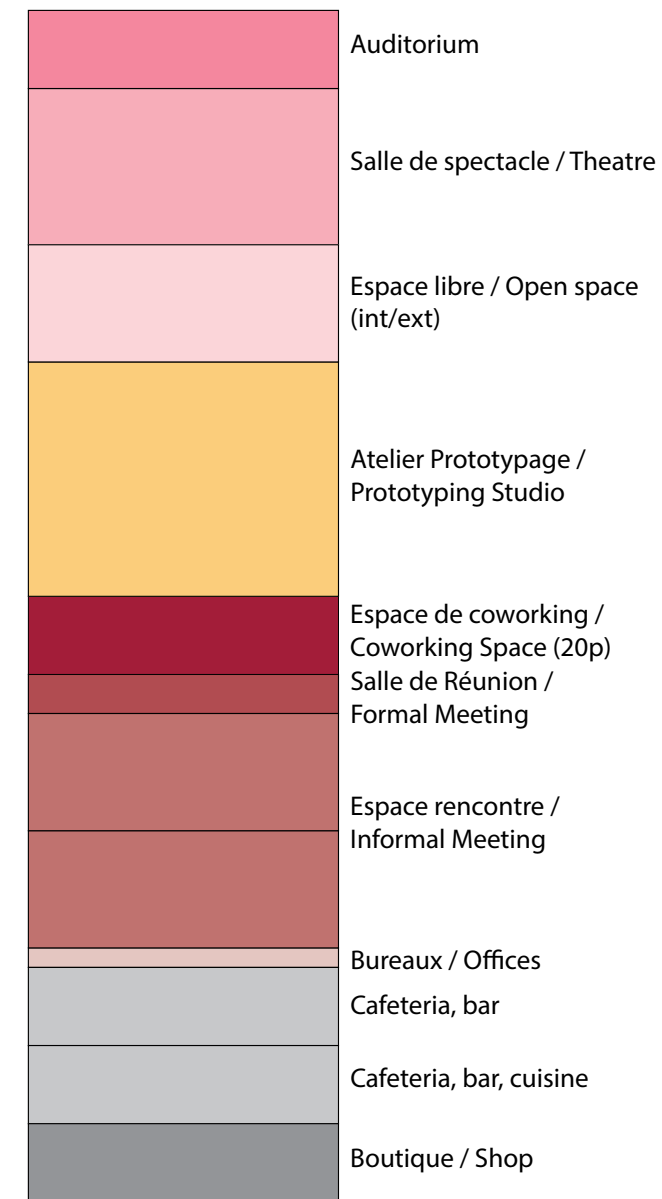

ATELIER .EXE
 SPRAY LAB
 ARTIST STUDIOS
 ERGASTULE
 GALERIE MY MONKEY

ARTEM VILLA EXTERNAL PARTNERS

FABLAB

lab administrator

student technicians

students

training

training

staff member

a student tech during all hours:
8 students, €15/hour, ~9hr each

-€1125
/wk

pay €40/hour for cnc & waterjet

+€1200
/wk

La formation à l'entrepreneuriat
Entrepreneurship Training

La recherche sur et pour l'incubation
Research about and for incubation

Les résidents
The residents

Les réseaux de la Villa Artem
The networks of the Villa Artem

Le rayonnement de la Villa Artem
The impact of the Villa Artem

 Mutualisé / Shared Space

La formation à l'entrepreneuriat
Entrepreneurship Training