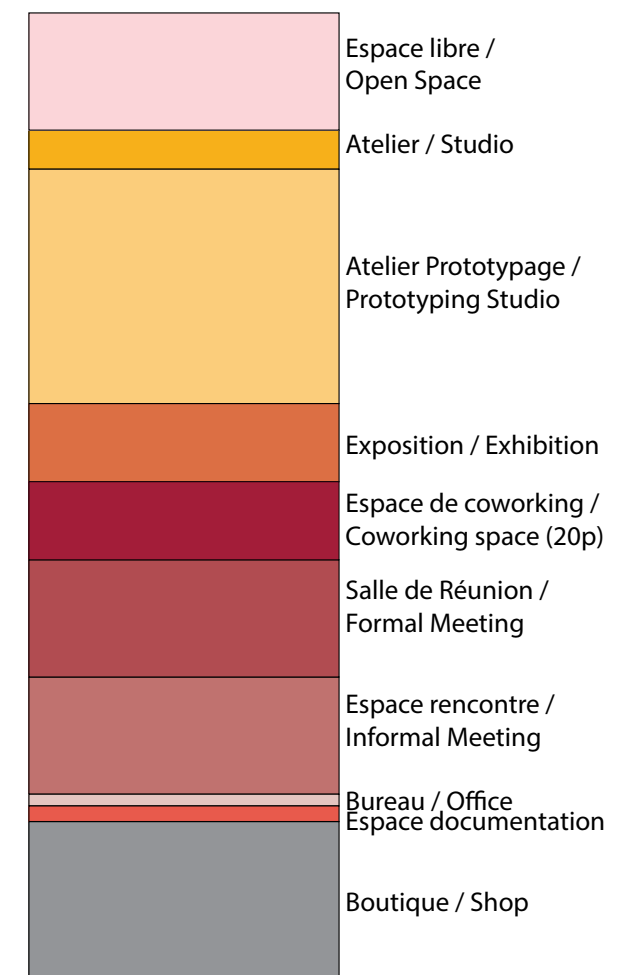

ATELIER .EXE
 SPRAY LAB
 ARTIST STUDIOS
 ERGASTULE
 GALERIE MY MONKEY

ARTEM VILLA EXTERNAL PARTNERS

FABLAB

lab administrator

student technicians

students

training

training

staff member

a student tech during all hours:
8 students, €15/hour, ~9hr each

-€1125
/wk

pay €40/hour for cnc & waterjet

+€1200
/wk

La formation à l'entrepreneuriat
Entrepreneurship Training

La recherche sur et pour l'incubation
Research about and for incubation

Les résidents
The residents

Les réseaux de la Villa Artem
The networks of the Villa Artem

Le rayonnement de la Villa Artem
The impact of the Villa Artem

 Mutualisé / Shared Space

La formation à l'entrepreneuriat
Entrepreneurship Training